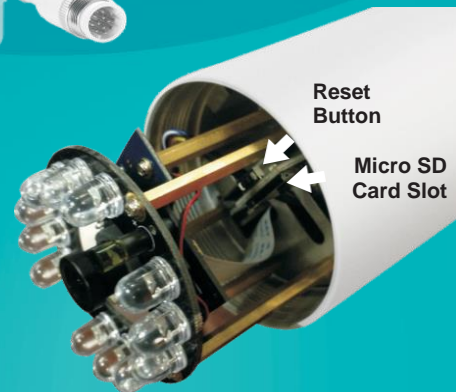

H.264 IR-CUT ROHS

Connect Wirelessly

Micro SD Slot

PC/Mac

Mobile Enabled

Motion Detection

Secure Connection

Email Alerts

Night Vision

Network Camera

Router

Internet

FEATURE:

- 2-Way Audio
- P2P
- IP66
- Perfect for iPhone, iPad, Android, PC and Mac
- IR-Cut Filter
- 802.11b/g/n wireless LAN
- True plug and play, zero setting
- Cloud Computing Technology
- High-Speed H.264, MPEG-4, M-JPEG
- Multi-screen Monitoring :1~ 36
- 720P:1280X720,NTSC 30fps,PAL 25fps